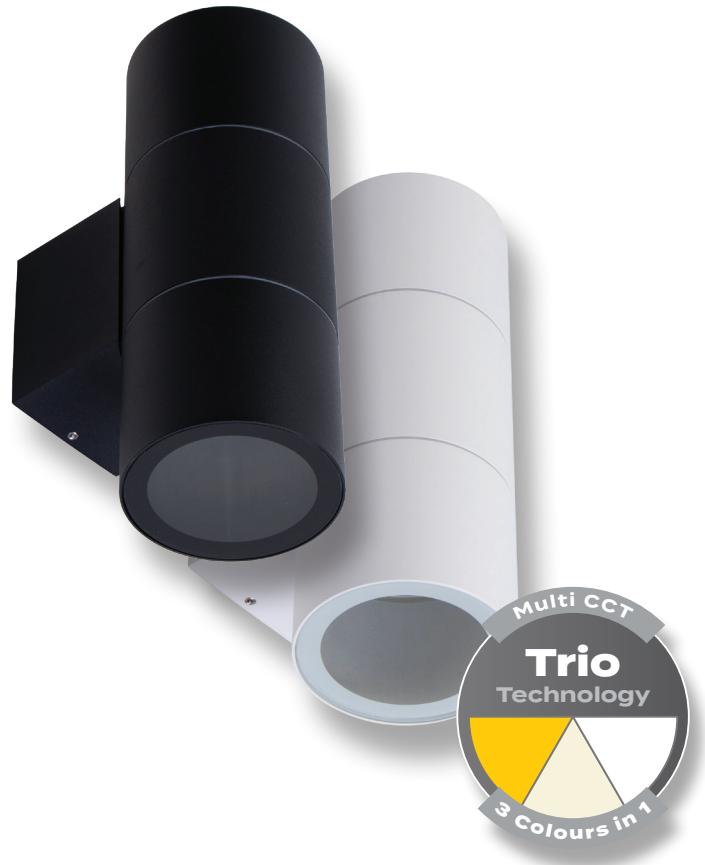

PIPER-PRO-2-ROUND Wall Light

Description

The Piper series of outdoor LED Wall Lights features a high quality die-cast aluminium frame powder coated in Textured Black, Dark Grey or White. Featuring a solid tempered clear lens, the Piper series will provide excellent vertical illumination for your home available with the choice of Warm White, Neutral White or White colour temperature options (Tri-colour switchable). With the additional benefit of being IP65, this product can be used for both indoor and outdoor applications to provide the perfect look to your contemporary home or commercial application for many years to come, all backed by our Domus Lighting 3 year replacement warranty for peace of mind.

Specification Features

Input Voltage:	240V AC
Power (W):	20W
IP rating (IP):	65
Lumen (lm):	Warm White 3000K - 1800lm Neutral White 4000K - 2000lm White 5000K - 1900lm
CCT:	3000K - 4000K - 5000K (Switchable)
IK Rating (IK):	08
Lamp:	PAR30 E27 Lamp

Diagrams / Additional

Item No.	Variant	CCT
PIPER-PRO-2-RND-BLK	49309	TRIO
PIPER-PRO-2-RND-WHT	49310	TRIO