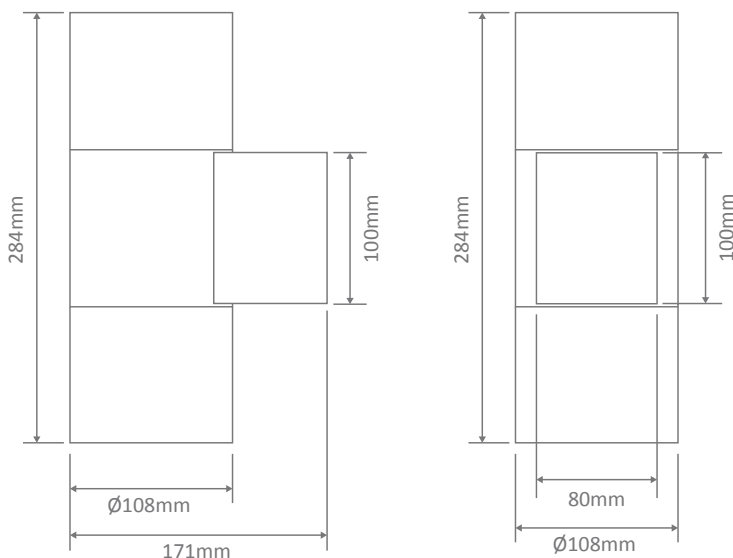

Diagrams / Additional

Item No.	Variant	CCT
PIPER-PRO-2-RND-BLK	49309	TRIO
PIPER-PRO-2-RND-WHT	49310	TRIO