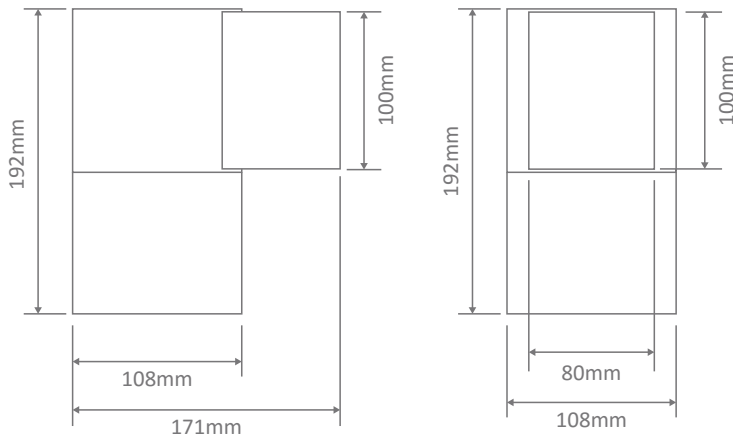

Diagrams / Additional

Item No.	Variant	CCT
PIPER-PRO-1-SQR-BLK	49300	TRIO
PIPER-PRO-1-SQR-WHT	49301	TRIO