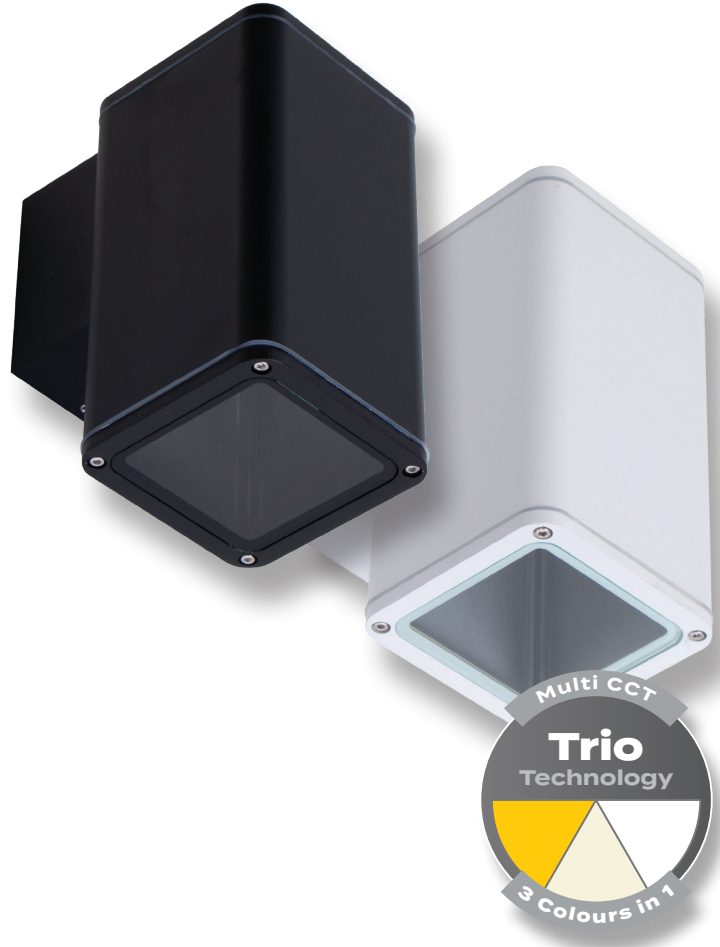

PIPER-PRO-1-SQUARE Wall Light

Description

The Piper series of outdoor LED Wall Lights features a high quality die-cast aluminium frame powder coated in Textured Black or White. Featuring a solid tempered clear lens, the Piper series will provide excellent vertical illumination for your home available with the choice of Warm White, Neutral White or White colour temperature options (Tri-colour switchable). With the additional benefit of being IP65, this product can be used for both indoor and outdoor applications to provide the perfect look to your contemporary home or commercial application for many years to come, all backed by our Domus Lighting 3 year replacement warranty for peace of mind.

Specification Features

Input Voltage:	240V AC
Power (W):	10W
IP rating (IP):	65
Lumen (lm):	Warm White 3000K - 900lm Neutral White 4000K - 1000lm White 5000K - 950lm
CCT:	3000K - 4000K - 5000K (Switchable)
IK Rating (IK):	08
Lamp:	PAR30 E27 Lamp