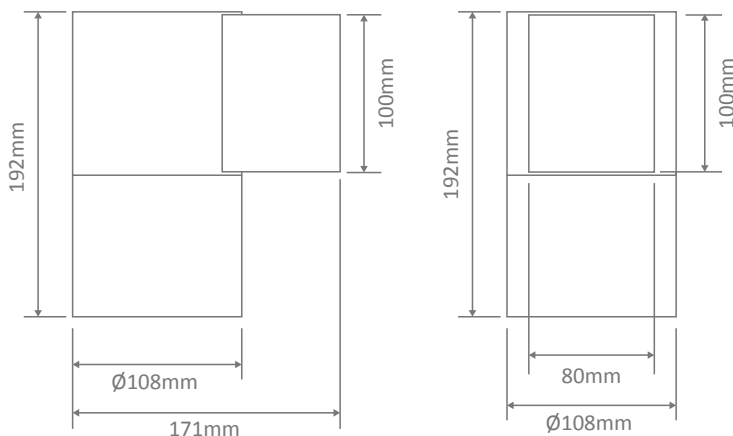

Diagrams / Additional

Item No.	Variant	CCT
PIPER-PRO-1-RND-BLK	49303	TRIO
PIPER-PRO-1-RND-WHT	49304	TRIO