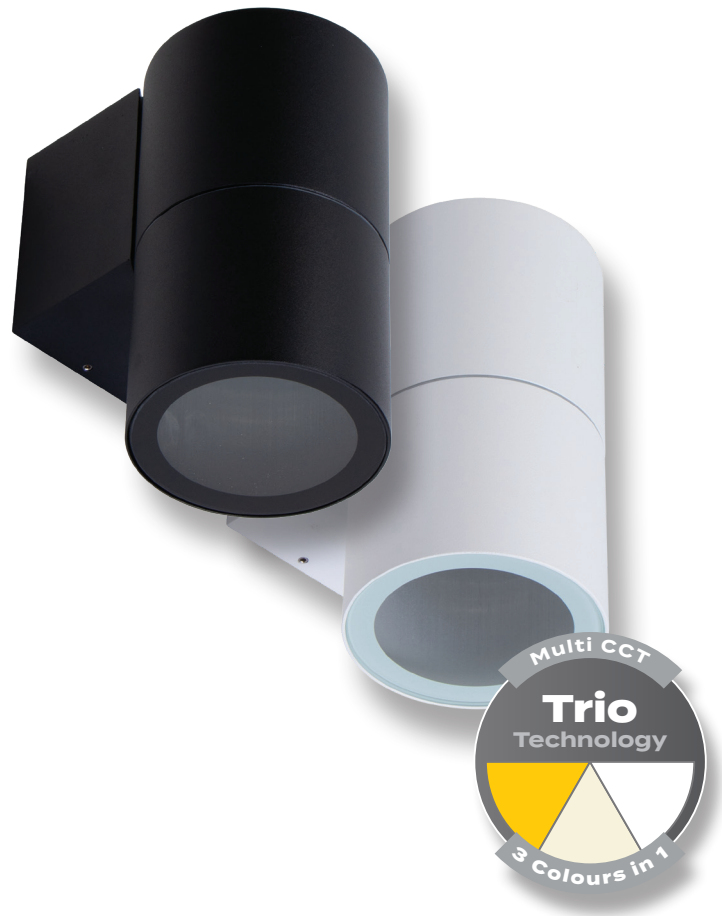

PIPER-PRO-1-ROUND Wall Light

Description

The Piper series of outdoor LED Wall Lights features a high quality die-cast aluminium frame powder coated in Textured Black or White. Featuring a solid tempered clear lens, the Piper series will provide excellent vertical illumination for your home available with the choice of Warm White, Neutral White or White colour temperature options (Tri-colour switchable). With the additional benefit of being IP65, this product can be used for both indoor and outdoor applications to provide the perfect look to your contemporary home or commercial application for many years to come, all backed by our Domus Lighting 3 year replacement warranty for peace of mind.

Specification Features

Input Voltage:	240V AC
Power (W):	10W
IP rating (IP):	65
Lumen (lm):	Warm White 3000K - 900lm Neutral White 4000K - 1000lm White 5000K - 950lm
CCT:	3000K - 4000K - 5000K (Switchable)
IK Rating (IK):	08
Lamp:	PAR30 E27 Lamp

Diagrams / Additional

Item No.	Variant	CCT
PIPER-PRO-1-RND-BLK	49303	TRIO
PIPER-PRO-1-RND-WHT	49304	TRIO