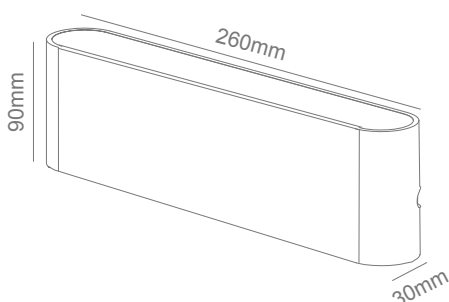

Diagrams / Additional

Item No.	Variant		CCT
	Wht	Blk	
LYNX-LRG-2WB-240V	10575	10574	TRIO