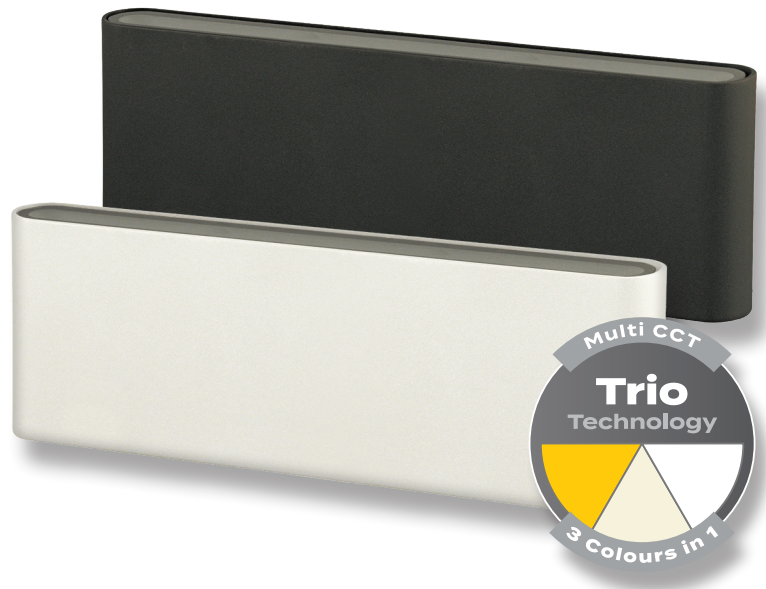

## Lynx LRG 2WB 240V Up/Down Wall Light

### Description

The LYNX Series is a rectangular curved edge surface mounted LED wall or step light and features a slimline, cast-aluminium body and TPS cable gland for easy installation. Perfect for low level pathway lighting and particularly useful for external pathways and steps or any area in which recessed mounting is not an option. The aluminium trim features a special chromate process before a polyester powder coated finish is applied, for extended wear in external environments. With an IP54 rating, the LYNX features amazing downward illumination as well as Up/Down illumination. Available in small, medium and large sizes to suit different applications. Tri-colour switchable, choose from 3000K, 4000K or 5000K colour temperature options. Available in mains power 240V or 12/24V DC, which allows for outdoor applications such as planter boxes and front wall installations, where low voltage wiring has been used. The LYNX is also backed by our Three Year Replacement Warranty for peace of mind.

### Specification Features

Input Voltage:	240V AC
Power (W):	2x12W
IP rating (IP):	IP54
Lumens (lm):	Warm White 3000K - 1256lm Neutral White 4000K - 1408lm White 5000K - 1482lm
CCT:	3000K - 4000K - 5000K (Switchable)
CRI:	≥90
Beam angle (°):	120°
Dimmable:	No
Lifespan (hrs):	50,000hrs