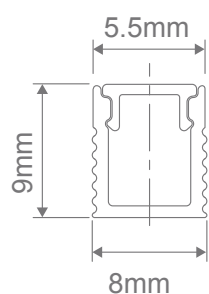

The key features of the LP-0809-SM is the ability to not only conceal the LED strip lighting but also keep the strip lighting linear. Also, the LP-0809-SM keeps LEDs free from foreign objects and vapours which may damage the LEDs. A simple and shallow yet very contemporary LED recessed mounted profile ideally suited to under bench mounting, wardrobes or laundry applications where minimal and micro width mounting requirements are needed.

#### Specification Features

Installation:	Surface or Wall Mounted
Material:	Extruded Aluminium 6063
Finish:	Natural clear anodised, Black or White
Diffuser:	Flat (PMMA) Opal Colour
Length:	3000mm Continuous*
Size:	Profile (W) 8mm, (H) 9mm
Special:	Custom powder coated colour upon request**
Driver Installation	Remote Driver Required
Compatible Strip:	PLEX-MICRO-8W

\* Profile sold per metre. Can be cut to any length up to 3m. Includes endcap & mounting clips.

\*\* Special powder coat finishes upon request. Surcharges apply.

#### Diagrams / Additional

Item No.	Length	Variant		
		Blk	Alu	Wht
LP-0809-SM-1M	1 Metre	21941	21940	21942
LP-0809-SM-3M	3 Metre	21945	21944	21946