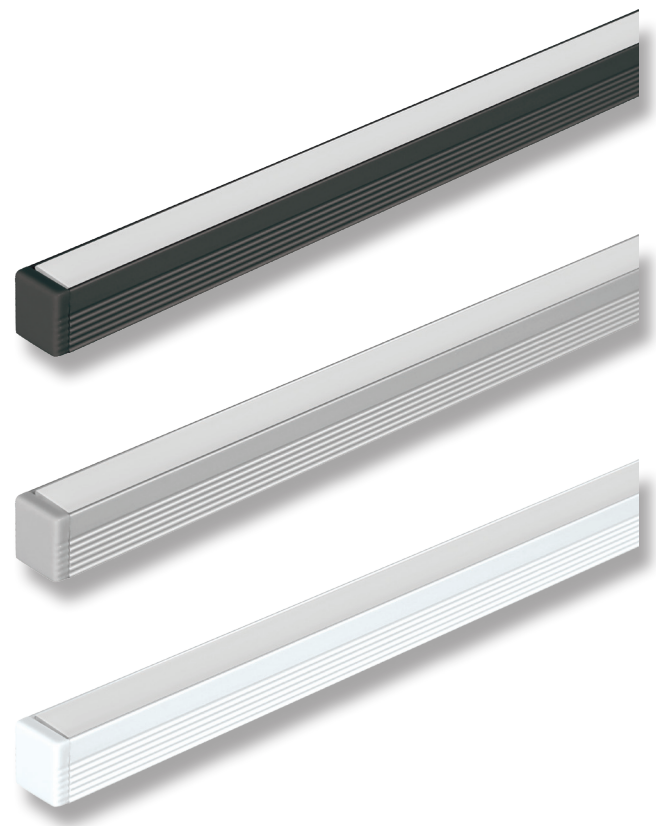

LP-0809-SM

LED Profile SM 8X9MM P/M C/W DIFF & EC

Description

Introducing the LP-0809-SM mounting profile system. The LP-0809-SM is specifically designed for the Domus range of PLEX-MICRO LED strip lighting. This aluminium surface mounted profile system incorporates extruded profile complete with a flat opal PMMA diffuser. Available in Black, White and Aluminium colour options. Can be cut to any length up to 3 metres.

The key features of the LP-0809-SM is the ability to not only conceal the LED strip lighting but also keep the strip lighting linear. Also, the LP-0809-SM keeps LEDs free from foreign objects and vapours which may damage the LEDs. A simple and shallow yet very contemporary LED recessed mounted profile ideally suited to under bench mounting, wardrobes or laundry applications where minimal and micro width mounting requirements are needed.

Specification Features

Installation:	Surface or Wall Mounted
Material:	Extruded Aluminium 6063
Finish:	Natural clear anodised, Black or White
Diffuser:	Flat (PMMA) Opal Colour
Length:	3000mm Continuous*
Size:	Profile (W) 8mm, (H) 9mm
Special:	Custom powder coated colour upon request**
Driver Installation	Remote Driver Required
Compatible Strip:	PLEX-MICRO-8W

* Profile sold per metre. Can be cut to any length up to 3m. Includes endcap & mounting clips.

** Special powder coat finishes upon request. Surcharges apply.