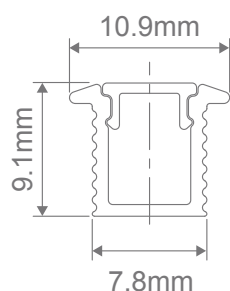

LP-0809-RC

LED Profile REC 8X9MM P/M C/W DIFF & EC

Description

Introducing the LP-0809-RC mounting profile system. The LP-0809-RC is specifically designed for the Domus range of PLEX-MICRO LED strip lighting. This aluminium recessed mounted profile system incorporates extruded profile complete with a flat opal PMMA diffuser. Available in Black, White and Aluminium colour options. Can be cut to any length up to 3 metres.

The key features of the LP-0809-RC is the ability to not only conceal the LED strip lighting but also keep the strip lighting linear. Also, the LP-0809-RC keeps LEDs free from foreign objects and vapours which may damage the LEDs. A simple and shallow yet very contemporary LED recessed mounted profile ideally suited to under bench mounting, wardrobes or laundry applications where minimal and micro width mounting requirements are needed.

Specification Features

Installation:	Recess Mounted
Material:	Extruded Aluminium 6063
Finish:	Natural clear anodised, Black or White
Diffuser:	Flat (PMMA) Opal Colour
Length:	3000mm Continuous*
Size:	Profile (W) 10.9mm, (H) 9.1mm
Special:	Custom powder coated colour upon request**
Driver Installation:	Remote Driver Required
Compatible Strip:	PLEX-MICRO-8W

* Profile sold per metre. Can be cut to any length up to 3m. Includes endcap & mounting clips.

** Special powder coat finishes upon request. Surcharges apply.

Diagrams / Additional

Item No.	Length	Variant		
		Blk	Alu	Wht
LP-0809-RC-1M	1 Metre	21957	21956	21958
LP-0809-RC-3M	3 Metre	21961	21960	21962