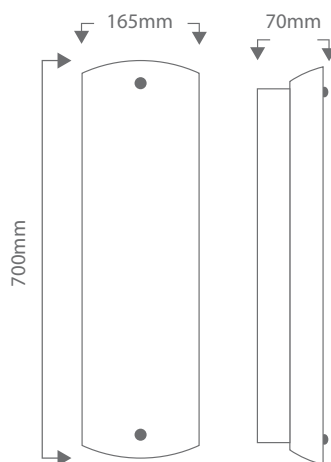

GR-2194/70WB

Order Code: **14781** Satin Opal Glass 2 x 20W E14 CFL
14782 Satin Opal Glass 2 x 26W TCD

Product Code: **GR-2194/70WB**

Description: Satin opal curved glass wall bracket.

Dimensions: Height 700mm
 Width 165mm
 Projection 70mm