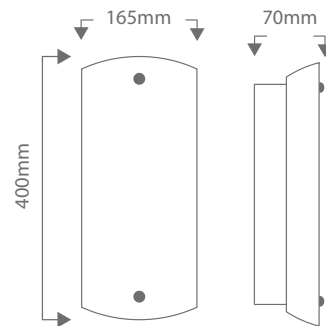

GR-2194/40WB

Order Code: **14775** Satin Opal Glass 2 x 20W E14 CFL
14776 Satin Opal Glass 1 x 18WTCD

Product Code: **GR2194/40WB**

Description: Satin opal curved glass wall bracket.

Dimensions: Height 400mm
 Width 165mm
 Projection 70mm