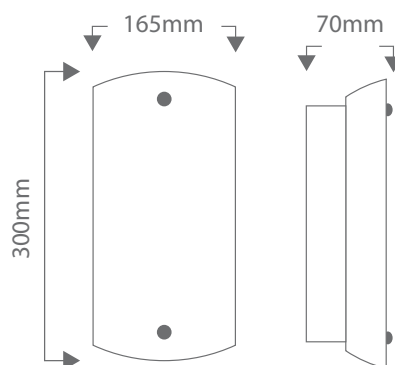

GR-2194/30WB

Order Code: **14771** Satin Opal Glass 1 x 20W E14 CFL
14772 Satin Opal Glass 1 x 18W TCD

Product Code: **GR-2194/30WB**

Description: Satin opal curved glass wall bracket.

Dimensions: Height 300mm
 Width 165mm
 Projection 70mm