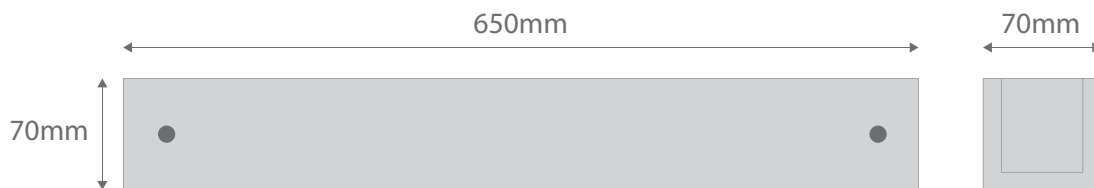

# GR-2168/65

Order Code:	<b>14713</b>	Alabaster Glass	4 x 20W E14 CFL
	<b>14714</b>	Crystal Glass	4 x 20W E14 CFL
	<b>14715</b>	Alabaster Glass	2 x 11WTC
	<b>14716</b>	Crystal Glass	2 x 11WTC

Product Code: **GR-2168/65**

Description: Alabaster or crystal curved glass. Complete with switch.

Dimensions: Width 650mm  
Width 70mm  
Height 70mm

Requires: Lamp/s.

LED Option: LED E14 Lamp recommended. Please refer to Lamps Section.