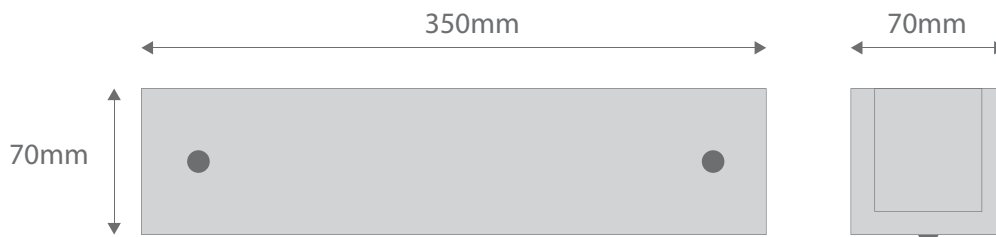

# GR-2168/35

Order Code:	<b>14709</b>	Alabaster Glass	2 x 20W E14 CFL
	<b>14710</b>	Crystal Glass	2 x 20W E14 CFL
	<b>14711</b>	Alabaster Glass	1 x 11WTC
	<b>14712</b>	Crystal Glass	1 x 11WTC

Product Code: **GR-2168/35**

Description: Alabaster or crystal curved glass. Complete with switch.

Dimensions: Width 350mm  
Width 70mm  
Height 70mm

Requires: Lamp/s.

LED Option: LED E14 Lamp recommended. Please refer to Lamps Section.