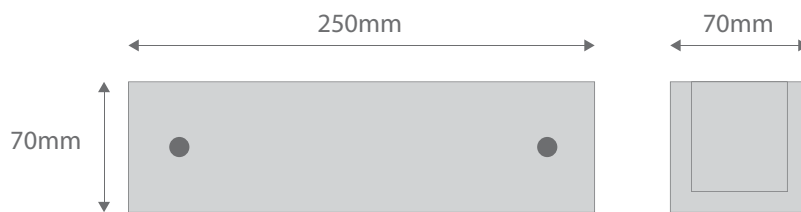

GR-2168/25

Order Code:	14705	Alabaster Glass	1 x 20W E14 CFL
	14706	Crystal Glass	1 x 20W E14 CFL
	14707	Alabaster Glass	1 x 9WTC
	14708	Crystal Glass	1 x 9WTC

Product Code: **GR-2168/25**

Description: Alabaster or crystal curved glass. Complete with switch.

Dimensions: Width 250mm
Width 70mm
Height 70mm

Requires: Lamp.

LED Option: LED E14 Lamp recommended. Please refer to Lamps Section.

Spare Glass: **14913** GRG-2168/25 ALB (Alabaster)
14914 GRG-2168/25 CRY (Crystal)