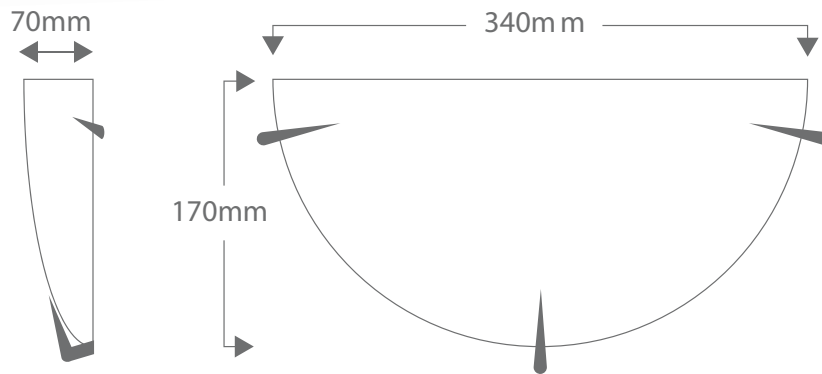

DS-2600/WB

Order Code: **13891** 1 x 20W E27 CFL

Product Code: **DS-2600/WB**

Description: Round Frosted Glass wall bracket complete with base and spike clips

Dimensions: Width 340mm
 Height 170mm
 Projection 70mm