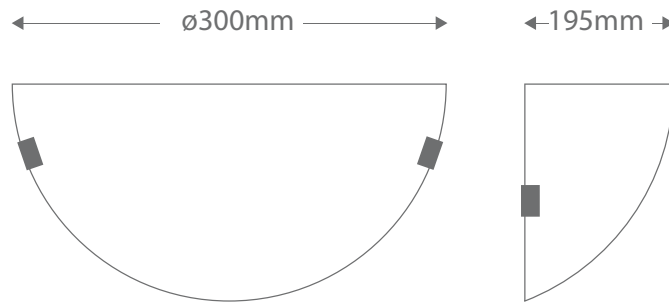

DS-2103/WB

Order Code:	13648 Gold Clips	Frost Glass	Dimensions:	Width 300mm	
	13687 Satin Chrome Clips	Frost Glass		Projection 195mm	
	13726 White Clips	Frost Glass		Lamp:	1 x 20W E27 CFL
	13651 Gold Clips	White Alabaster		Requires:	Lamp.
	13690 Satin Chrome Clips	White Alabaster		Spare Glass:	13933 DSG-2103WB ALB WHT
	13729 White Clips	White Alabaster	13929 DSG-2103WB FRS		
Product Code:	DS-2103/WB				
Description:	Glass wall bracket complete with base and clips				