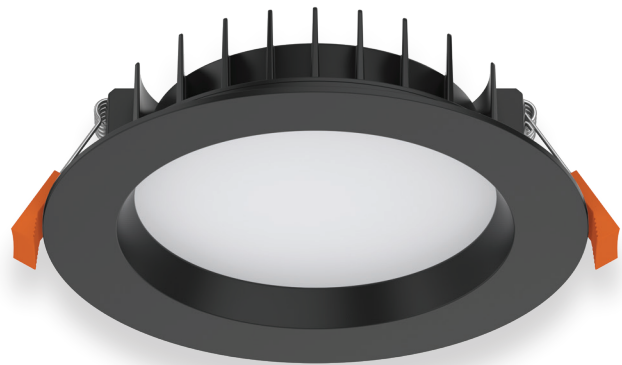

DECO-18-RND-TRIO

Fixed LED Downlight

Description

The DECO range of LED downlights have been designed with a deep-set frame to reduce glare from the light source. Featuring a wide light distribution, and with an ultra slim housing, allows for this downlight to be suitable for installations where ceiling space is minimal. Complete with a dimmable LED driver and flex and plug. Fully dimmable with suitable dimmers.

Now with TRIO, the added option of changing the colour temperature output of the downlight with a dip switch at the back of the fitting.

Specification Features

Input Voltage:	240V AC
Power (W):	18W
IP rating (IP):	44*
Lumens (lm):	Warm White 3000K - 1800lm Neutral White 4000K - 1875lm White 5700K - 1950lm
LED type:	SMD
CCT:	3000K - 4000K - 5700K (Switchable)
CRI:	≥80
Beam angle (°):	100°
Dimmable:	Yes**
Lifespan (hrs):	50,000hrs
Cutout (Ø):	Ø140-150mm

* IP44 rating is from the underside of the down light once installed into the ceiling.

** Fully dimmable with suitable dimmers.

Diagrams / Additional

Item No.	Variant		CCT
	Whit	Blk	
DECO-18-RND	20417	20418	TRIO