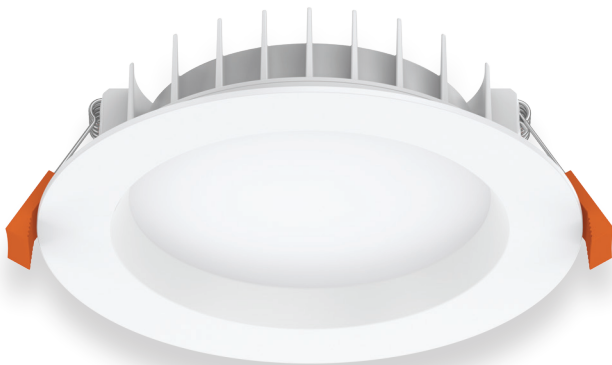

DECO-18-RND-TRIO

Fixed LED Downlight

Description

The DECO range of LED downlights have been designed with a deep-set frame to reduce glare from the light source. Featuring a wide light distribution, and with an ultra slim housing, allows for this downlight to be suitable for installations where ceiling space is minimal. Complete with a dimmable LED driver and flex and plug. Fully dimmable with suitable dimmers.

Now with TRIO, the added option of changing the colour temperature output of the downlight with a dip switch at the back of the fitting.

Specification Features

Input Voltage:	240V AC
Power (W):	18W
IP rating (IP):	44*
Lumens (lm):	Warm White 3000K - 1800lm Neutral White 4000K - 1875lm White 5700K - 1950lm
LED type:	SMD
CCT:	3000K - 4000K - 5700K (Switchable)
CRI:	≥80
Beam angle (°):	100°
Dimmable:	Yes**
Lifespan (hrs):	50,000hrs
Cutout (Ø):	Ø140-150mm

* IP44 rating is from the underside of the down light once installed into the ceiling.

** Fully dimmable with suitable dimmers.

Diagrams / Additional

Item No.	Variant		CCT
	Whit	Blk	
DECO-18-RND	20417	20418	TRIO