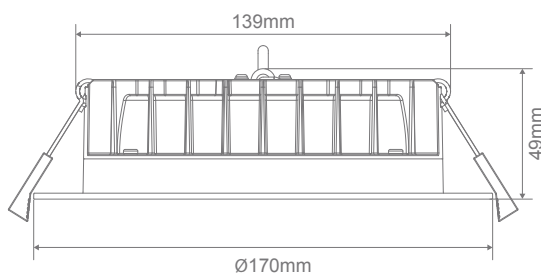

Now with TRIO, the added option of changing the colour temperature output of the downlight with a dip switch at the back of the fitting.

Specification Features

Input Voltage:	240V AC
Power (W):	18W
IP rating (IP):	44*
Lumens (lm):	Warm White 3000K - 1800lm Neutral White 4000K - 1875lm White 5700K - 1950lm
LED type:	SMD
CCT:	3000K - 4000K - 5700K (Switchable)
CRI:	≥80
Beam angle (°):	100°
Dimmable:	Yes**
Lifespan (hrs):	50,000hrs
Cutout (Ø):	Ø140-150mm

* IP44 rating is from the underside of the down light once installed into the ceiling.

** Fully dimmable with suitable dimmers.

Diagrams / Additional

Item No.	Variant		CCT
	Whit	Blk	
DECO-18-RND	20417	20418	TRIO