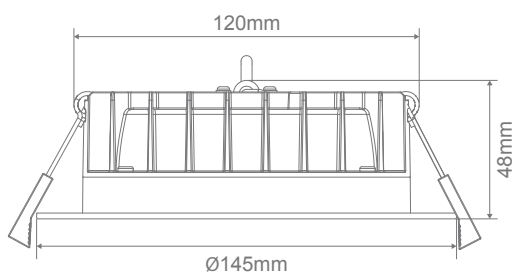

Now with TRIO, the added option of changing the colour temperature output of the downlight with a dip switch at the back of the fitting.

Specification Features

Input Voltage:	240V AC
Power (W):	15W
IP rating (IP):	44*
Lumens (lm):	Warm White 3000K - 1300lm Neutral White 4000K - 1370lm White 5700K - 1440lm
LED type:	SMD
CCT:	3000K - 4000K - 5700K (Switchable)
CRI:	≥80
Beam angle (°):	100°
Dimmable:	Yes**
Lifespan (hrs):	50,000hrs
Cutout (Ø):	Ø120-130mm

* IP44 rating is from the underside of the down light once installed into the ceiling.
** Fully dimmable with suitable dimmers.

Diagrams / Additional

Item No.	Variant		CCT
	Wht	Blk	
DECO-15-RND	20414	20415	TRIO