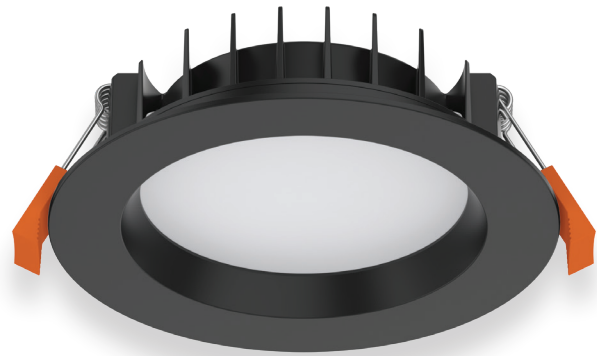

DECO-15-RND-TRIO

Fixed LED Downlight

Description

The DECO range of LED downlights have been designed with a deep-set frame to reduce glare from the light source. Featuring a wide light distribution, and with an ultra slim housing, allows for this downlight to be suitable for installations where ceiling space is minimal. Complete with a dimmable LED driver and flex and plug. Fully dimmable with suitable dimmers.

Now with TRIO, the added option of changing the colour temperature output of the downlight with a dip switch at the back of the fitting.

Specification Features

Input Voltage:	240V AC
Power (W):	15W
IP rating (IP):	44*
Lumens (lm):	Warm White 3000K - 1300lm Neutral White 4000K - 1370lm White 5700K - 1440lm
LED type:	SMD
CCT:	3000K - 4000K - 5700K (Switchable)
CRI:	≥80
Beam angle (°):	100°
Dimmable:	Yes**
Lifespan (hrs):	50,000hrs
Cutout (Ø):	Ø120-130mm

* IP44 rating is from the underside of the down light once installed into the ceiling.
** Fully dimmable with suitable dimmers.

Diagrams / Additional

Item No.	Variant		CCT
	Wht	Blk	
DECO-15-RND	20414	20415	TRIO