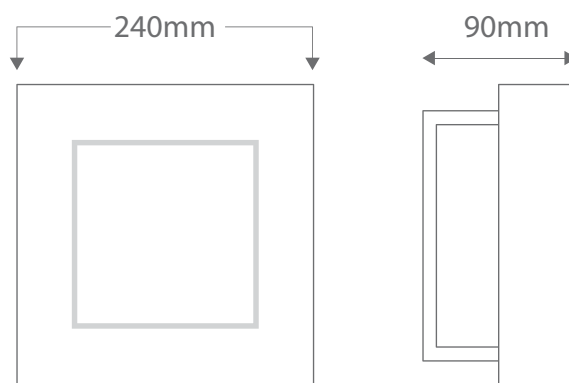

BF-8455

BF8455

Order Code: **11038** Raw 1 x 20W E27 CFL

Product Code: **BF-8455**

Description: Raw ceramic wall light.
Ceramic areas can be painted with any water based paint.

Dimensions: Width 240mm
Projection 90mm