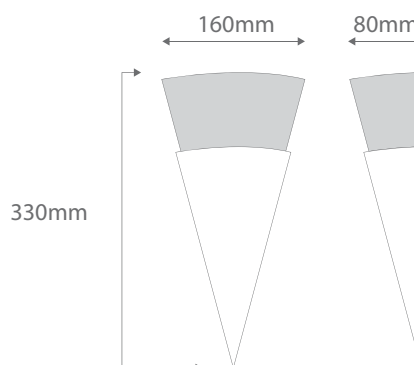

## BF8407

Order Code: **11130** Raw 1 x 60W G9

Product Code: **BF-8407**

Description: Raw ceramic wall light complete with frosted glass.  
 Ceramic areas can be painted with any water based paint.

Dimensions: Width 160mm  
 Height 330mm  
 Projection 80mm