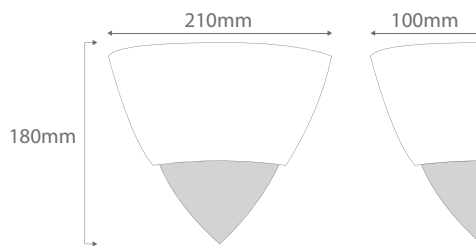

## BF8404

Order Code: **11129** Raw 1 x 75W G9

Product Code: **BF-8404**

Description: Raw ceramic wall light complete with frosted glass.  
Ceramic areas can be painted with any water based paint.

Dimensions: Width 210mm  
Height 180mm  
Projection 100mm