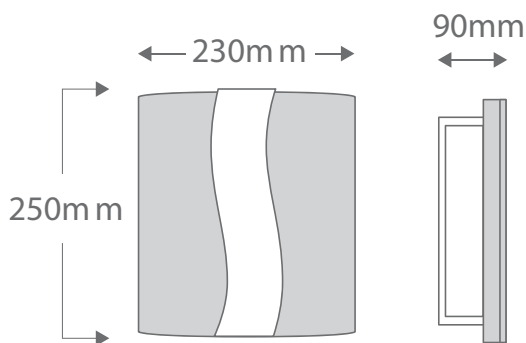

BF-8401

BF8401

Order Code: **11073** Raw 1 x 20W E27 CFL
11074 Raw 1 x 18W TCD

Product Code: **BF-8401**

Description: Raw ceramic wall light complete with frosted glass.
 Ceramic areas can be painted with any water based paint.

Dimensions: Width 230mm
 Height 250mm
 Projection 90mm

Requires: Lamp.

Spare Glass: **11100** BFG-8400