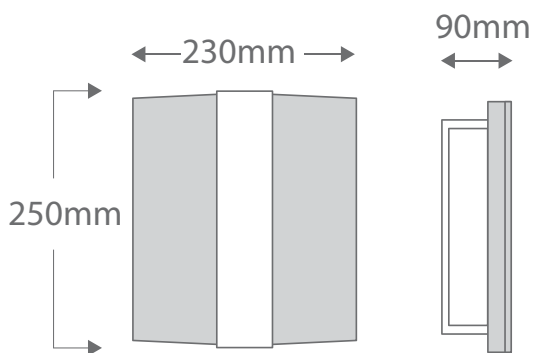

## BF8400

Order Code: **11071** Raw 1 x 20W E27 CFL  
**11072** Raw 1 x 18W TCD

Dimensions: Width 230mm  
Height 250mm  
Projection 90mm

Product Code: **BF-8400**

Requires: Lamp.

Description: Raw ceramic wall light complete with frosted glass.  
Ceramic areas can be painted with any water based paint.