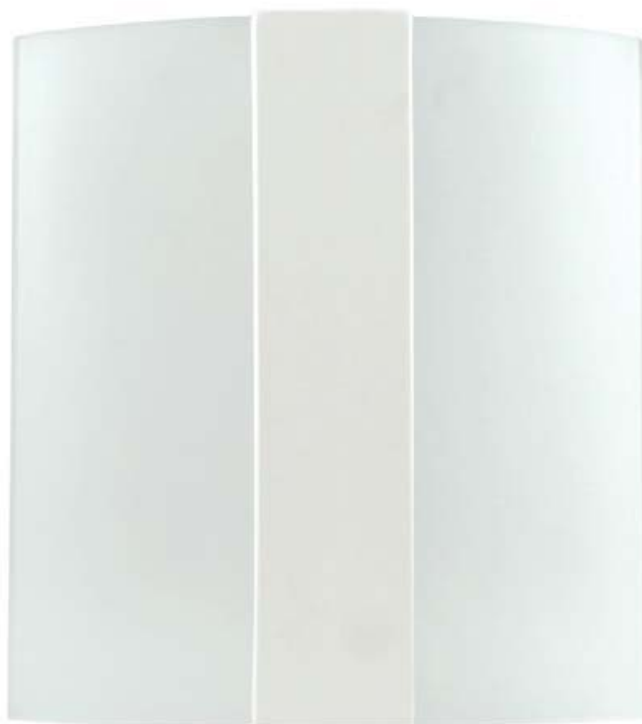

# BF-8400

## BF8400

Order Code: **11071** Raw 1 x 20W E27 CFL  
**11072** Raw 1 x 18W TCD

Dimensions: Width 230mm  
Height 250mm  
Projection 90mm

Product Code: **BF-8400**

Requires: Lamp.

Description: Raw ceramic wall light complete with frosted glass.  
Ceramic areas can be painted with any water based paint.

Spare Glass: **11100** BFG-8400