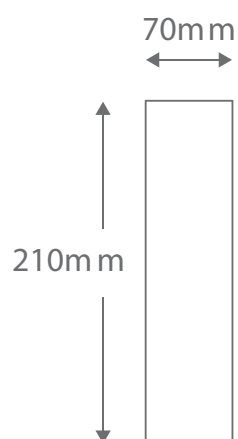

## BF8380

Order Code: **11067** Raw 1 x 60W G9

Product Code: **BF-8380**

Description: Raw ceramic wall light. Light emits one way only. Can be upward or downward light. Ceramic areas can be painted with any water based paint.

Dimensions: Width 70mm  
Height 210mm  
Projection 70mm

Made in Italy

Requires: Lamp.

**Domus Lighting**

29-31 Richland Street Kingsgrove NSW 2208

Phone: (02) 9554 9600 | Fax: (02) 9554 9433 | Email: sales@domuslighting.com