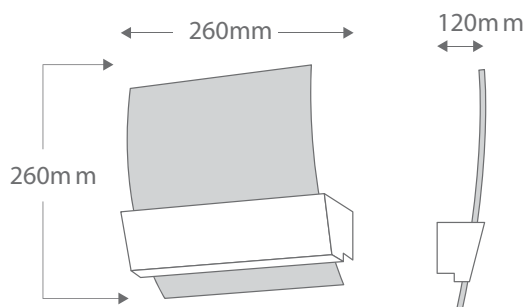

BF-8376

BF8376

Order Code: **11065** Raw 1 x 20W E27 CFL
11066 Raw 1 x 26W TCD

Dimensions: Width 260mm
Height 260mm
Projection 120mm

Product Code: **BF-8376**

Requires: Lamp.

Description: Raw ceramic wall light complete with frosted glass.
Ceramic areas can be painted with any water based paint.