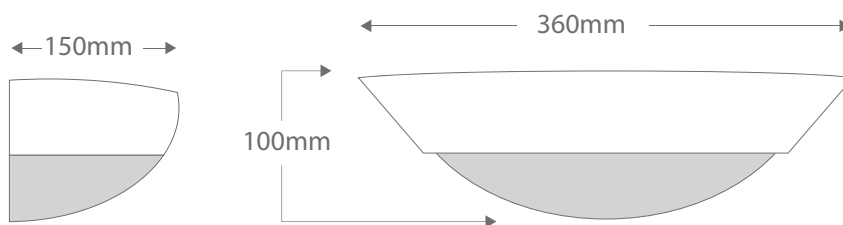

BF-8326

BF8326

Order Code: **11063** Raw 1 x 20W E27 CFL
11064 Raw 1 x 26W TCD

Dimensions: Width 360mm
Height 100mm
Projection 150mm

Product Code: **BF-8326**

Requires: Lamp.

Description: Raw ceramic wall light complete with frosted glass.
Ceramic areas can be painted with any water based paint.