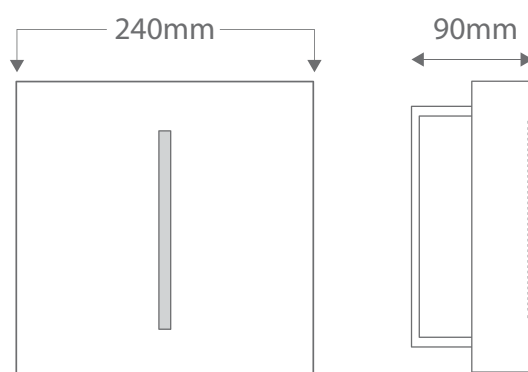

## BF8294

Order Code: **11061** Raw 1 x 20W E27 CFL

Product Code: **BF-8294**

Description: Raw ceramic wall light.  
Ceramic areas can be painted with any water based paint.

Dimensions: Width 240mm  
Height 240mm  
Projection 90mm