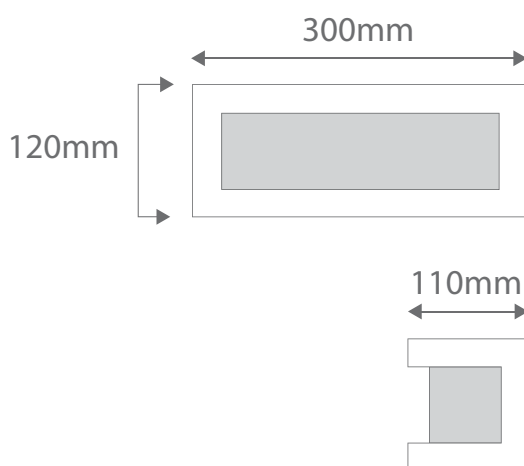

BF-8195

BF8195

Order Code: **11107** Raw 1 x 20W E27 CFL

Product Code: **BF-8195**

Description: Raw ceramic wall light complete with frosted glass.
Ceramic areas can be painted with any water based paint.

Dimensions: Width 300mm
Height 120mm
Projection 110mm

Requires: Lamp.

Spare Glass: **11138** BFG-8195

Domus Lighting

29-31 Richland Street Kingsgrove NSW 2208

Phone: (02) 9554 9600 | Fax: (02) 9554 9433 | Email: sales@domuslighting.com