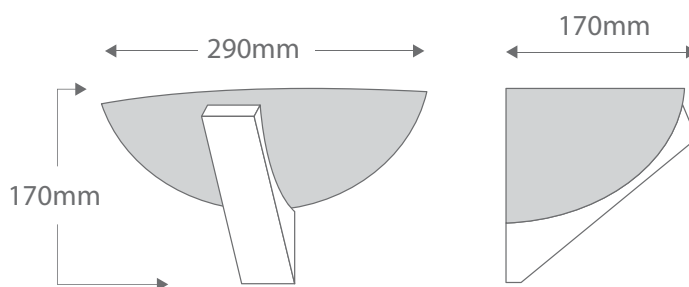

BF-8145

BF8145

Order Code: **11055** Raw 1 x 20W E27 CFL
11056 Raw 1 x 18W TCD

Dimensions: Width 290mm
 Height 170mm
 Projection 170mm

Made in Italy

Product Code: **BF-8145**

Requires: Lamp.

Description: Raw ceramic wall light complete with frosted glass.
 Ceramic areas can be painted with any water based paint.