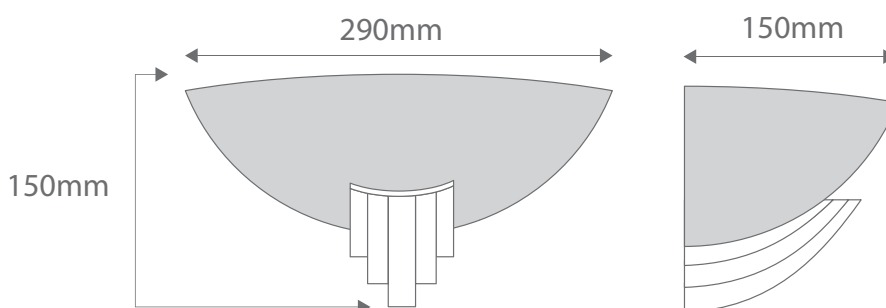

BF-8132

BF8132

Order Code: **11104** Raw 1 x 20W E27 CFL

Product Code: **BF-8132**

Description: Raw ceramic wall light complete with frosted glass.
 Ceramic areas can be painted with any water based paint.

Dimensions: Width 290mm
 Height 150mm
 Projection 150mm

Requires: Lamp.

Spare Glass: **11095** BFG-8145

Domus Lighting

29-31 Richland Street Kingsgrove NSW 2208

Phone: (02) 9554 9600 | Fax: (02) 9554 9433 | Email: sales@domuslighting.com