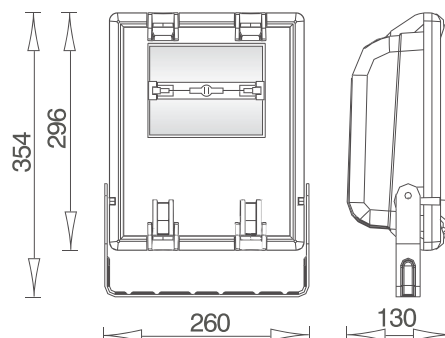

VL-114070

Polycarbonate 70W MH Floodlight

Order Code: **18597** Black 1 x 70W RX7s

Product Code: **VL-114070**

Description: 70W Metal Halide Polycarbonate body floodlight with stainless steel arm. Ideal for coastal areas. IP66

Dimensions: Weight: 3.9kg
Height 354mm
Width 260mm
Breadth 130mm

Requires: Lamp.

Made in Italy

Domus Lighting

29-31 Richland Street Kingsgrove NSW 2208

Phone: (02) 9554 9600 | Fax: (02) 9554 9433 | Email: sales@domuslighting.com