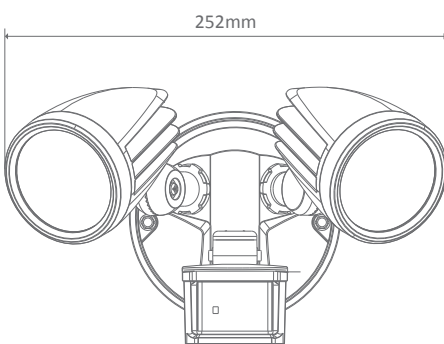

MURO-30S

30W Twin spotlight LED with sensor

Date: 6/2015 - Approved by MC

Description

Integrating LED technology with the traditional spotlight, the MURO-30S LED Spot Light provides an efficient and cost-effective solution for outdoor lighting. Constructed from die-cast aluminium, with a glass cover, and rated at IP44, the MURO-30S is capable of braving the elements while providing you with a consistent wash of white LED light over your favourite outdoor areas. The MURO-30S also features a SENSOR, enabling detection and automatic power-up of this super bright LED spot light.

Specification Features

Input Voltage:	240V AC
Power (W):	30
IP rating (IP):	44*
Lumens (lm):	White 5000K - 2000lm
LED type:	Everlight
CCT:	5000K
CRI:	≥80
Beam angle (°):	115°
Body Colour:	Silver, Black or White
Dimmable:	No
Lifespan (hrs):	40,000hrs

Diagrams / Additional

Product code: MURO-30S-B-W
 Order code: 25022
 Colour: Black - White 5000K

Product code: MURO-30S-S-W
 Order code: 25023
 Colour: Silver - White 5000K

Product code: MURO-30S-W-W
 Order code: 25024
 Colour: White - White 5000K