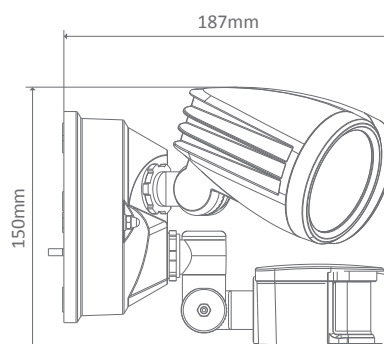

MURO-30S

30W Twin spotlight LED with sensor

Date: 6/2015 - Approved by MC

Description

Integrating LED technology with the traditional spotlight, the MURO-30S LED Spot Light provides an efficient and cost-effective solution for outdoor lighting. Constructed from die-cast aluminium, with a glass cover, and rated at IP44, the MURO-30S is capable of braving the elements while providing you with a consistent wash of white LED light over your favourite outdoor areas. The MURO-30S also features a SENSOR, enabling detection and automatic power-up of this super bright LED spot light.

Specification Features

Input Voltage:	240V AC
Power (W):	30
IP rating (IP):	44*
Lumens (lm):	White 5000K - 2000lm
LED type:	Everlight
CCT:	5000K
CRI:	≥80
Beam angle (°):	115°
Body Colour:	Silver, Black or White
Dimmable:	No
Lifespan (hrs):	40,000hrs

Diagrams / Additional

Product code: MURO-30S-B-W
 Order code: 25022
 Colour: Black - White 5000K

Product code: MURO-30S-S-W
 Order code: 25023
 Colour: Silver - White 5000K

Product code: MURO-30S-W-W
 Order code: 25024
 Colour: White - White 5000K