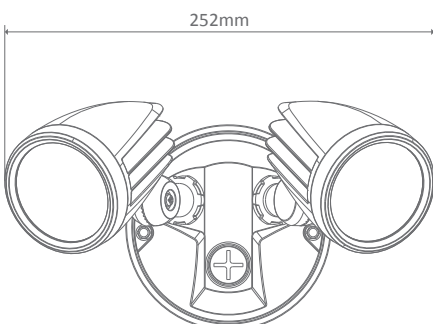

Diagrams / Additiona

Product code: MURO-30-B-W
Order code: 25019
Colour: Black - White 5000K

Product code: MURO-30-S-W
Order code: 25020
Colour: Silver - White 5000K

Product code: MURO-30-W-W
Order code: 25021
Colour: White - White 5000K