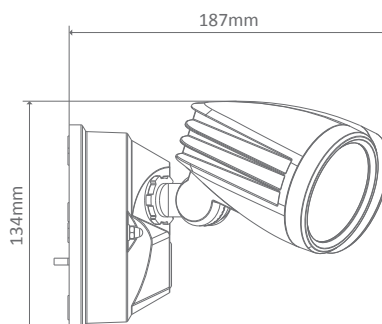

Diagrams / Additiona

Product code: MURO-30-B-W
Order code: 25019
Colour: Black - White 5000K

Product code: MURO-30-S-W
Order code: 25020
Colour: Silver - White 5000K

Product code: MURO-30-W-W
Order code: 25021
Colour: White - White 5000K