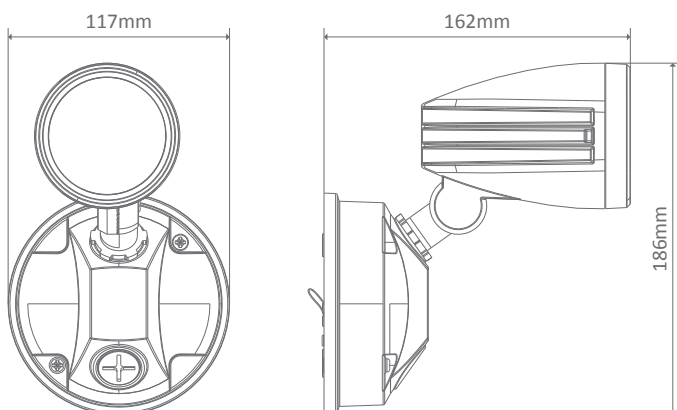

MURO-15

15W Single spotlight LED

Date: 6/2015 - Approved by MC

Description

Integrating LED technology with the traditional spotlight, the MURO-15 LED Spot Light provides an efficient and cost-effective solution for outdoor lighting. Constructed from die-cast aluminium, with a glass cover, and rated at IP44, the MURO-15 is capable of braving the elements while providing you with a consistent wash of white LED light over your favourite outdoor areas.

Specification Features

Input Voltage:	240V AC
Power (W):	15
IP rating (IP):	44*
Lumens (lm):	White 5000K - 1000lm
LED type:	Everlight
CCT:	5000K
CRI:	≥80
Beam angle (°):	115°
Body Colour:	Silver, Black or White
Dimmable:	No
Lifespan (hrs):	40,000hrs

Diagrams / Additional

Product code: MURO-15-B-W
Order code: 25013
Colour: Black - White 5000K

Product code: MURO-15-S-W
Order code: 25014
Colour: Silver - White 5000K

Product code: MURO-15-W-W
Order code: 25015
Colour: White - White 5000K