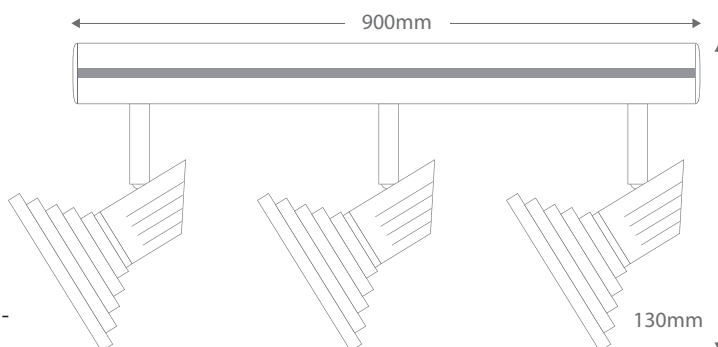

LV-5905/3B

Three Light Bar (Integral Transformer)

Order Code: **17510** Chrome 3 x 50W MR16
17512 Satin Chrome 3 x 50W MR16
17513 White 3 x 50W MR16

Product Code: **LV-5905/3B**

Description: Three Step Glass low voltage spotlights on a bar. Adjustable heads - Transformer included and integrated within bar.

Dimensions: Length 900mm
 Height 130mm

Requires: Lamps.

Domus Lighting

29-31 Richland Street Kingsgrove NSW 2208

Phone: (02) 9554 9600 | Fax: (02) 9554 9433 | Email: sales@domuslighting.com