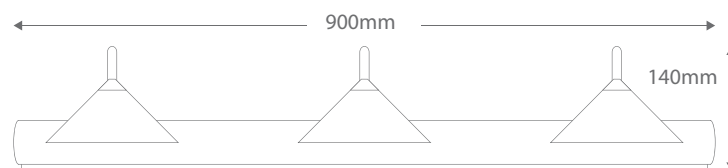

LV-5705/3B

Three Light Bar

Order Code:	17454	Satin Chrome	Blue Glass
	17455	Satin Chrome	Frost Glass
	17456	Satin Chrome	Green Glass
	17457	Satin Chrome	Pink Glass
	17474	White	Blue Glass
	17475	White	Frost Glass
	17476	White	Green Glass
	17477	White	Pink Glass

Product Code: **LV-5705/3B**

Description: Three Medium Glass spotlights on single bar. Available in 4 different glass colours and 2 different metalware options. Transformer included and integrated within bar.

Dimensions: Length 900mm
Height 140mm

Lamp: 3 x 50W QT12 Bipin Max

Requires: Lamps.

Domus Lighting

29-31 Richland Street Kingsgrove NSW 2208

Phone: (02) 9554 9600 | Fax: (02) 9554 9433 | Email: sales@domuslighting.com