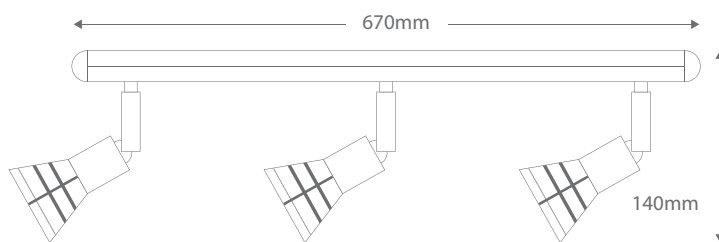

LV-4000/3B

Three Light Bar (Remote Transformer)

Order Code:	17002	Beige	3 x 50W MR16
	17003	Black	3 x 50W MR16
	17004	Chrome	3 x 50W MR16
	17006	Satin Brass	3 x 50W MR16
	17007	Satin Chrome	3 x 50W MR16
	17008	White	3 x 50W MR16

Product Code: **LV-4000/3B**

Description: Three Farette low voltage spotlights on single bar.
Adjustable heads - No transformer in base.

Dimensions: Length 670mm
Height 140mm

Requires: Remote transformer and lamps.