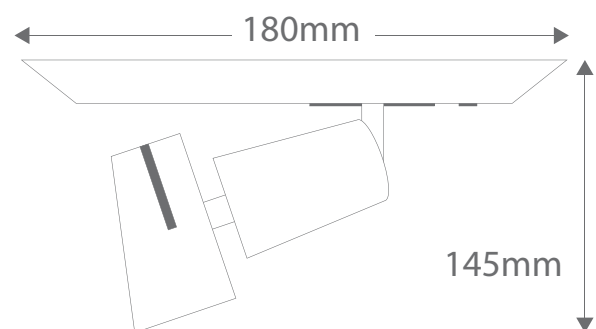

GU-FAIREME-1 SCH

Single Light

Order Code: **30001** Satin / Polished Chrome 1 x 50W GU10

Product Code: **GU-FAIREME-1 SCH**

Description: Single adjustable 240V GU10 Spotlight on a bar.
No Transformer required.

Dimensions: Length 180mm
Height 145mm

Lamp: 1 x 50W GU10

LED Option: LED GU10 Lamp recommended.
Please refer to Lamps Section.

Domus Lighting

29-31 Richland Street Kingsgrove NSW 2208

Phone: (02) 9554 9600 | Fax: (02) 9554 9433 | Email: sales@domuslighting.com