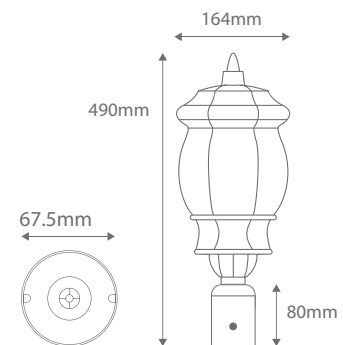

GT-689

Post Top

Order Code:	15950	Beige	1 x 20W B22 CFL
	15951	Black	1 x 20W B22 CFL
	15952	Burgundy	1 x 20W B22 CFL
	15953	Green	1 x 20W B22 CFL
	15954	Primrose	1 x 20W B22 CFL
	15955	White	1 x 20W B22 CFL

Product Code: **GT-689**

Description: Single Vienna head complete with post top suitable for Ø60mm post.

IP Rating: IP23

Dimensions: Height 490mm
Post Top Ø67.5mm

Requires: Lamp.

Made in Italy

Assembled in Australia