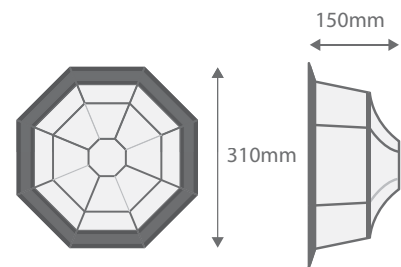

GT-685

Surface Mounted

Order Code:	15944	Beige	1 x 20W B22 CFL
	15945	Black	1 x 20W B22 CFL
	15946	Burgundy	1 x 20W B22 CFL
	15947	Green	1 x 20W B22 CFL
	15948	Primrose	1 x 20W B22 CFL
	15949	White	1 x 20W B22 CFL

IP Rating:	IP23
Dimensions:	Height 150mm Width 310mm
Requires:	Lamp.

Product Code: **GT-685**

Description: Surface mounted Vienna styled fitting.

Made in Italy

Assembled in Australia

Domus Lighting

29-31 Richland Street Kingsgrove NSW 2208