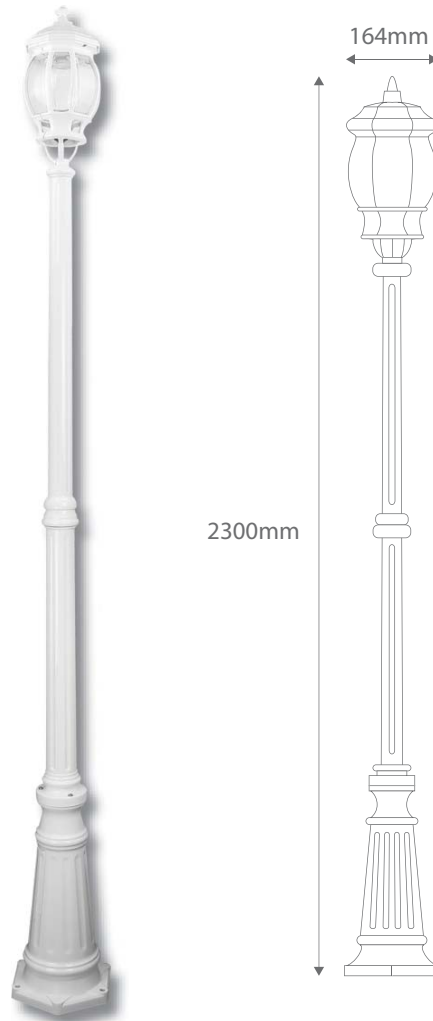

# GT-678

## Single Head on Post 2.3m

Order Code:	<b>15926</b>	Beige	1 x 20W B22 CFL
	<b>15927</b>	Black	1 x 20W B22 CFL
	<b>15928</b>	Burgundy	1 x 20W B22 CFL
	<b>15929</b>	Green	1 x 20W B22 CFL
	<b>15930</b>	Primrose	1 x 20W B22 CFL
	<b>15931</b>	White	1 x 20W B22 CFL

IP Rating: IP23

Dimensions: Height 2300mm  
Width 164mm

Requires: Lamp.

Product Code: **GT-678**

Description: Single Vienna head on fancy post complete with tall base.

Made in Italy

Assembled in Australia

**Domus Lighting**