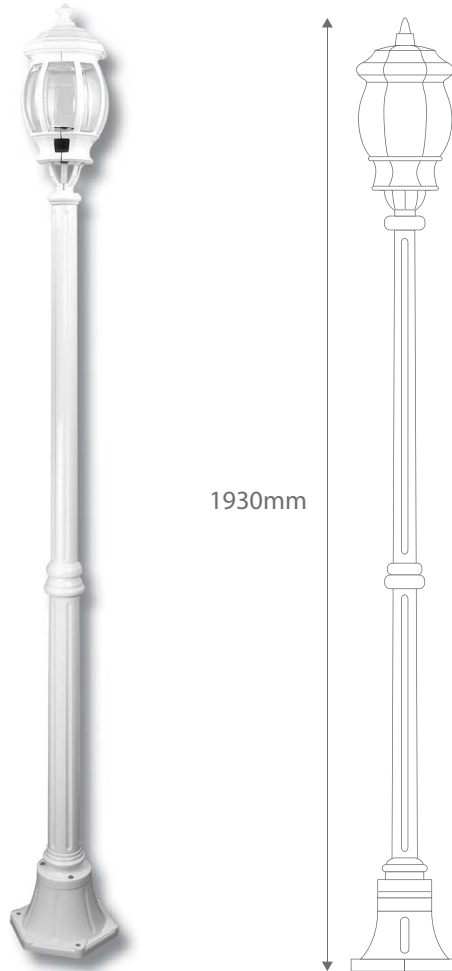

GT-676

Single Head On Post 1.93m

Order Code:	15914 Beige	1 x 20W B22 CFL
	15915 Black	1 x 20W B22 CFL
	15916 Burgundy	1 x 20W B22 CFL
	15917 Green	1 x 20W B22 CFL
	15918 Primrose	1 x 20W B22 CFL
	15919 White	1 x 20W B22 CFL

IP Rating:	IP23
Dimensions:	Height 1930mm
Requires:	Lamp.

Product Code: **GT-676**

 
 Made in Italy Assembled in Australia

Description: Single Vienna head on medium fancy post complete with small base.

Domus Lighting