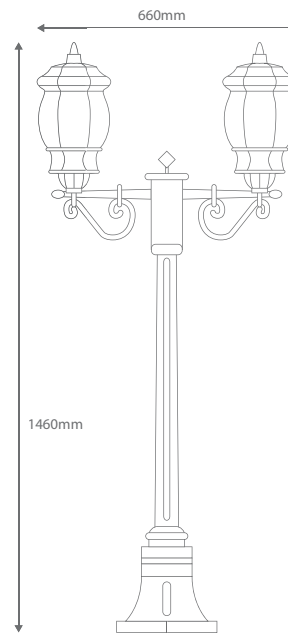

# GT-675

## Twin Head on Post 1.46m

Order Code:	<b>15908</b>	Beige	2 x 20W B22 CFL
	<b>15909</b>	Black	2 x 20W B22 CFL
	<b>15910</b>	Burgundy	2 x 20W B22 CFL
	<b>15911</b>	Green	2 x 20W B22 CFL
	<b>15912</b>	Primrose	2 x 20W B22 CFL
	<b>15913</b>	White	2 x 20W B22 CFL

IP Rating: IP23

Dimensions: Height 1460mm  
Width 660mm

Requires: Lamps.

Product Code: **GT-675**

Description: Two Vienna heads on fancy post complete with small base.

Made in Italy

Assembled in Australia

**Domus Lighting**