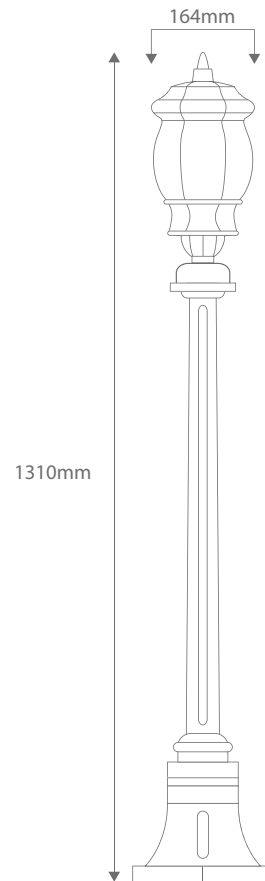

GT-674

Single Head on Post 1.31m

| | | | |
|-------------|--------------|----------|-----------------|
| Order Code: | 15902 | Beige | 1 x 20W B22 CFL |
| | 15903 | Black | 1 x 20W B22 CFL |
| | 15904 | Burgundy | 1 x 20W B22 CFL |
| | 15905 | Green | 1 x 20W B22 CFL |
| | 15906 | Primrose | 1 x 20W B22 CFL |
| | 15907 | White | 1 x 20W B22 CFL |

IP Rating: IP23

Dimensions: Height 1310mm
Width 164mm

Requires: Lamp.

Product Code: **GT-674**

Description: Single Vienna head on fancy post complete with small base.

Made in Italy

Assembled in Australia

Domus Lighting