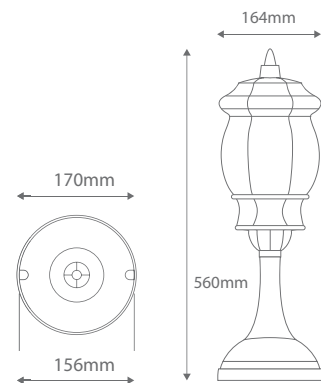

## Pillar Mount

Order Code:	<b>15896</b>	Beige	1 x 20W B22 CFL
	<b>15897</b>	Black	1 x 20W B22 CFL
	<b>15898</b>	Burgundy	1 x 20W B22 CFL
	<b>15899</b>	Green	1 x 20W B22 CFL
	<b>15900</b>	Primrose	1 x 20W B22 CFL
	<b>15901</b>	White	1 x 20W B22 CFL

Product Code: **GT-673**

Description: Single Vienna head complete with pillar mount.

IP Rating: IP23

Dimensions: Height 560mm  
Width 164mm  
Base Ø170mm

Requires: Lamp.

Made in Italy

Assembled in Australia