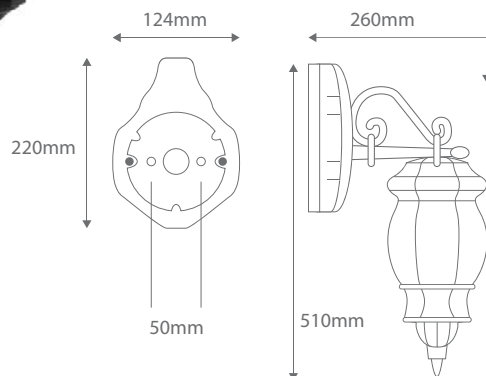

## Wall Bracket GT672

Order Code:	<b>15890</b>	Beige	1 x 20W B22 CFL
	<b>15891</b>	Black	1 x 20W B22 CFL
	<b>15892</b>	Burgundy	1 x 20W B22 CFL
	<b>15893</b>	Green	1 x 20W B22 CFL
	<b>15894</b>	Primrose	1 x 20W B22 CFL
	<b>15895</b>	White	1 x 20W B22 CFL

Product Code: **GT-672**

Description: Single Vienna head complete with arm and bracket.

IP Rating: IP23

Dimensions: Height 510mm  
Projection 260mm

Requires: Lamp.

Made in Italy

Assembled in Australia

**Domus Lighting**