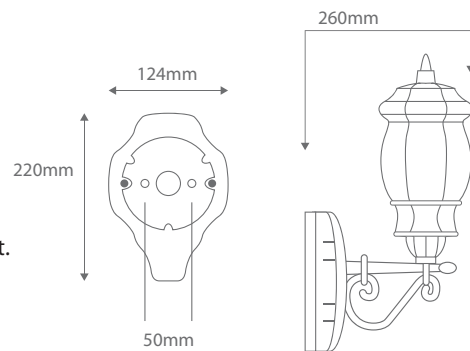

GT-671

Wall Bracket GT671

Order Code:	15884	Beige	1 x 20W B22 CFL
	15885	Black	1 x 20W B22 CFL
	15886	Burgundy	1 x 20W B22 CFL
	15887	Green	1 x 20W B22 CFL
	15888	Primrose	1 x 20W B22 CFL
	15889	White	1 x 20W B22 CFL

Product Code: **GT-671**

Description: Single Vienna head complete with arm and bracket.

IP Rating: IP23

Dimensions: Height 510mm
Projection 260mm

Requires: Lamp.

Made in Italy

Assembled in Australia

Domus Lighting