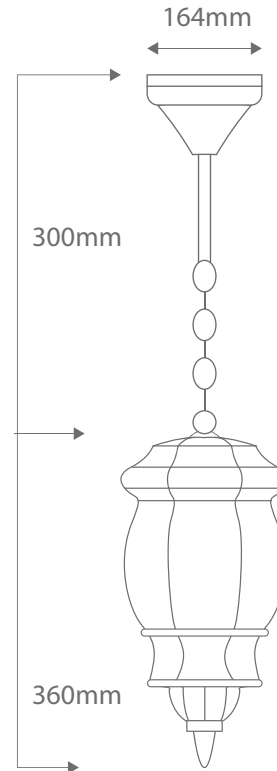

GT-670

Single Pendant

Order Code:	15878	Beige	1 x 20W B22 CFL
	15879	Black	1 x 20W B22 CFL
	15880	Burgundy	1 x 20W B22 CFL
	15881	Green	1 x 20W B22 CFL
	15882	Primrose	1 x 20W B22 CFL
	15883	White	1 x 20W B22 CFL

Product Code: **GT-670**

Description: Single Vienna head suspended with chain and bracket.

IP Rating: IP23

Dimensions: Base Width 164mm
Height from Base to Head 300mm
Height of Head 360mm

Requires: Lamp.

Made in Italy