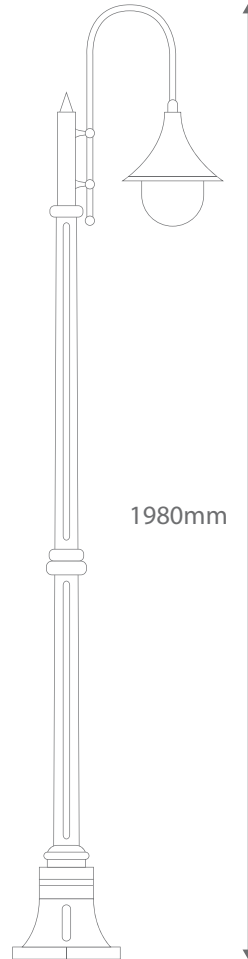

# GT-658

## Single Head on Post 1.98m

Order Code:	<b>15830</b>	Beige	1 x 20W E27 CFL
	<b>15831</b>	Black	1 x 20W E27 CFL
	<b>15832</b>	Burgundy	1 x 20W E27 CFL
	<b>15833</b>	Green	1 x 20W E27 CFL
	<b>15834</b>	Primrose	1 x 20W E27 CFL
	<b>15835</b>	White	1 x 20W E27 CFL

IP Rating: IP43

Dimensions: Height 1980mm

Requires: Lamp.

Product Code: **GT-658**

Description: Single Monaco head on medium fancy post with short base.

Made in Italy

Assembled in Australia

**Domus Lighting**