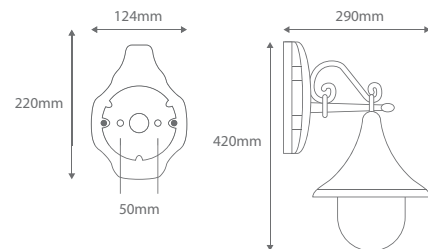

GT-654

Wall Bracket GT-654

Order Code:	15812	Beige	1 x 20W E27 CFL
	15813	Black	1 x 20W E27 CFL
	15814	Burgundy	1 x 20W E27 CFL
	15815	Green	1 x 20W E27 CFL
	15816	Primrose	1 x 20W E27 CFL
	15817	White	1 x 20W E27 CFL

Product Code: **GT-654**

Description: Single Monaco, hanging lamp, wall bracket.

IP Rating: IP43

Dimensions: Base to Head 290mm
Height 420mm

Requires: Lamp.