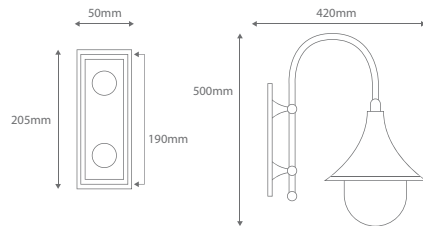

GT-653

Post Bracket

Order Code:	16016	Beige	1 x 20W E27 CFL
	16017	Black	1 x 20W E27 CFL
	16018	Burgundy	1 x 20W E27 CFL
	16019	Green	1 x 20W E27 CFL
	16110	Primrose	1 x 20W E27 CFL
	16020	White	1 x 20W E27 CFL

Product Code: **GT-653**

Description: Single Monaco post bracket.

IP Rating: IP43

Made in Italy

Assembled in Australia

Dimensions: Suits 60mm post
Base to Head 420mm
Height 500mm

Requires: Lamp.