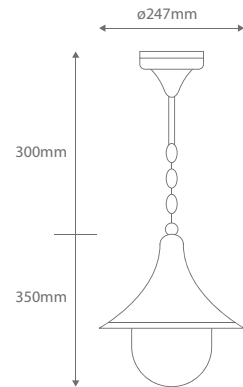

GT-650

Pendant

Order Code:	15800	Beige	1 x 20W E27 CFL
	15801	Black	1 x 20W E27 CFL
	15802	Burgundy	1 x 20W E27 CFL
	15803	Green	1 x 20W E27 CFL
	15804	Primrose	1 x 20W E27 CFL
	15805	White	1 x 20W E27 CFL

IP Rating: IP43

Dimensions: Diameter 247mm
Height 350mm
Chain Length 300mm

Product Code: **GT-650**

Description: Single Monaco head suspended by chain.

Requires: Lamp.

Made in Italy

Assembled in Australia

Domus Lighting